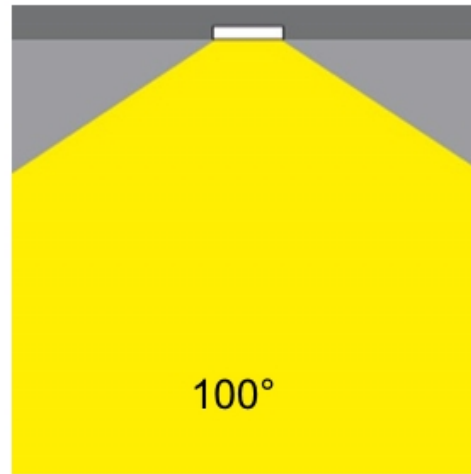

DIXIT RA20 RECESSED

A56015-

PROJECT	
TYPE	
SPECIFIER	
QUANTITY	
DATE	

	DP	DV		
Dimming	Phase	0-10V		
Color Temperature	27K	30K	35K	40K
	2700K	3000K	3500K	4000K

Order Example

L5XXXXXX-DV-30K

0-10V

3000K

K°

K°