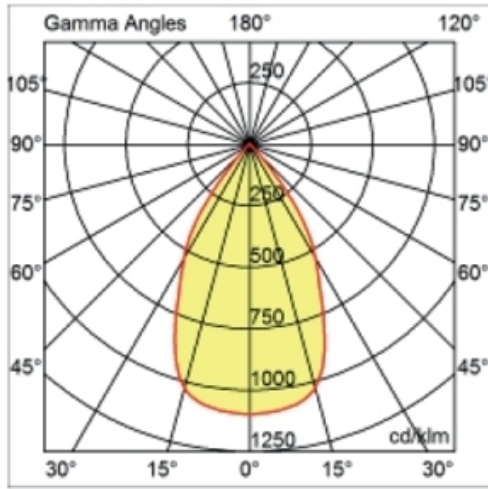

DIXIT RA11 RECESSED

A56020-

PROJECT	
TYPE	
SPECIFIER	
QUANTITY	
DATE	

RA 11 DIXIT LED 12W 1700LM 3000K				R:100%		I.Max:1096 Cd/Klm				
H[m]	D[m]	Max lux	Med lux	Alpha=55°		H[m]	D[m]	Max lux	Med lux	Beta=55°
1.00	1.13	1658	898			1.00	1.13	1658	898	
2.00	2.26	415	224			2.00	2.26	415	224	
3.00	3.38	184	100			3.00	3.38	184	100	
4.00	4.51	104	56			4.00	4.51	104	56	
5.00	5.64	66	36			5.00	5.64	66	36	

	DP	DV	
Dimming	Phase	0-10V	
Color Temperature	27K 30K 35K 40K		K°
	2700K 3000K 3500K 4000K		

Order Example **K°**

L5XXXXXX-DV-30K

0-10V

3000K