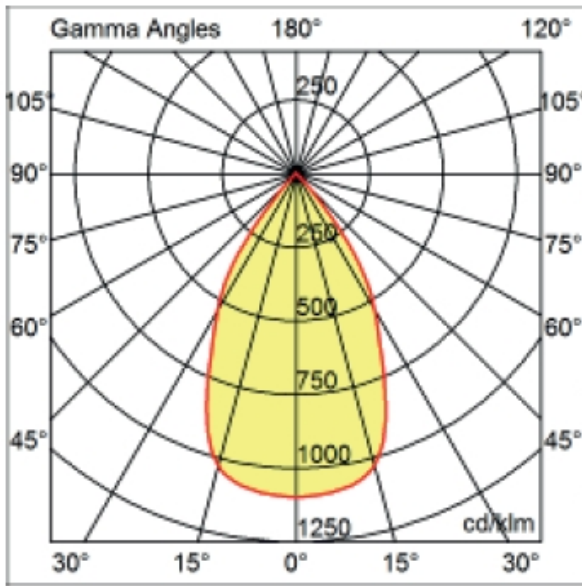

DIXIT RA11 RECESSED

A56024-

PROJECT	_____
TYPE	_____
SPECIFIER	_____
QUANTITY	_____
DATE	_____

	DP	DV		
Dimming	Phase	0-10V		
Color Temperature	27K	30K	35K	40K
	2700K	3000K	3500K	4000K

Order Example **K°**
L5XXXXXX-DV-30K
0-10V
3000K