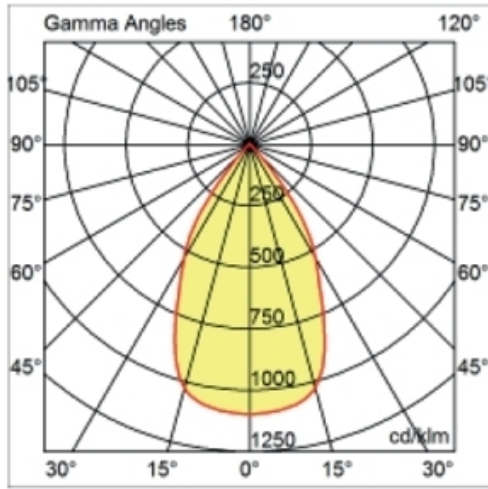

PROJECT	_____
TYPE	_____
SPECIFIER	_____
QUANTITY	_____
DATE	_____

RA 11 DIXIT LED SOFT 12W 1700 lm 3000K					R:100%		I.Max:1293 Cd/Kim			
H[m]	D[m]	Max lux	Med lux	Alpha=54°	H[m]	D[m]	Max lux	Med lux	Beta=54°	
1.00	1.02	1913	1003		1.00	1.02	1913	1003		
2.00	2.04	478	251		2.00	2.04	478	251		
3.00	3.06	213	111		3.00	3.06	213	111		
4.00	4.08	120	63		4.00	4.08	120	63		
5.00	5.10	77	40		5.00	5.10	77	40		

Dimming	DP	DV		
	Phase	0-10V		
Color Temperature	27K	30K	35K	K°
	2700K	3000K	3500K	

Order Example **K°**

L5XXXXXX-DV-30K

0-10V   3000K