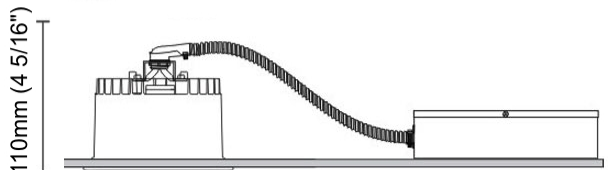

GENERAL

Series: Dixit
Subseries: Dixit RA11
Brand: Ivela
Division: Architectural
Mounting Type: Recessed
Mounting Location: Ceiling
Subcategory: Downlight

PHYSICAL

Shape: Round
Diameter (mm): 110
Diameter (in): 4 5/16
Height (mm): 70
Height (in): 2 3/4
Min. Recessing Depth (mm): 110
Min. Recessing Depth (in): 4 15/16
Light Distribution: Direct
Weight (kg): 0.6
Weight (lbs): 1.32
Diffuser: Clear Polycarbonate
Fixture Finish: MWH
Fixture Material: Aluminum Die Cast
Cut-out Measurements: 100mm / 3 15/16"

ELECTRICAL

Lamp Type: LED
Total Output Wattage (W): 12 / 18 / 26
Dimming: Tri-Mode (Non-Dimming and Phase Dimming (120Vac only) and 0-10V Dimming)
Driver Included: No
Driver Location: Recessed Housing
Driver Type: Constant Current - Universal
Driver Class: Class 2
Input Voltage (V): 120 - 277
Constant Current (MA): 350 / 500 / 700

LED

Number of LEDs: 1
Color Temperature (°K): 2700 / 3000 / 4000
Max. Delivered Lumen (lm): 1513 / 2092 / 2759
CRI: >85 CRI
Efficiency (%): 89
Lamp Life (hrs): 50000
Upon Request: 3500K upon request

OPTICAL

Optic°: 55
Adjustability: Fixed
Upon Request: Optic 18° or 30° (mirror-metallized) / 70° (white)

RATINGS AND CERTIFICATIONS

Certified By: Certified for North American Standards
IP rating: IP43
IK Rating: IK08
Glare Rating: ≤ 19