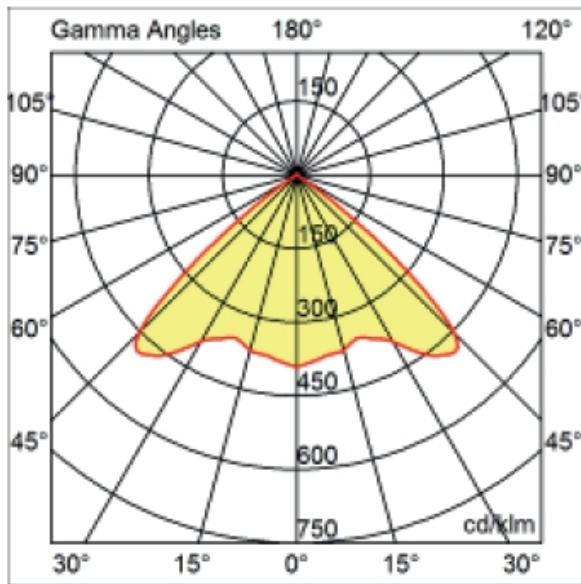

DIXIT RA20 RECESSED

A56015-

PROJECT	
TYPE	
SPECIFIER	
QUANTITY	
DATE	

	DP	DV		
Dimming	Phase	0-10V		
Color Temperature	27K	30K	35K	40K
	2700K	3000K	3500K	4000K

Order Example

L5XXXXXX-DV-30K

0-10V

3000K

K°

K°