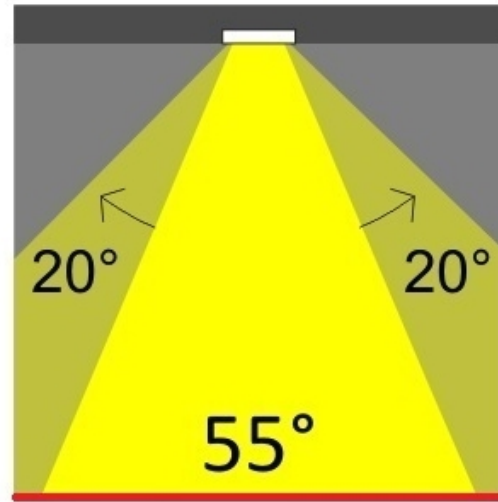

DIXIT RA11 RECESSED

A56024-

PROJECT	_____
TYPE	_____
SPECIFIER	_____
QUANTITY	_____
DATE	_____

	DP	DV		
Dimming	Phase	0-10V		
Color Temperature	27K	30K	35K	40K
	2700K	3000K	3500K	4000K

Order Example **K°**
L5XXXXXX-DV-30K
0-10V
3000K